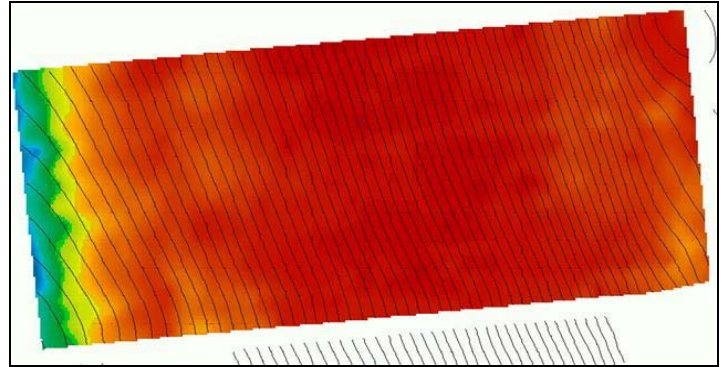

PRIDHAM VITICULTURE
46 Angas Crescent Marino SA 5049
M 0414 600 342
T +61 8 8388 3681
F +61 8 8298 6630
E bpridham@pridhamviticulture.com.au
www.pridhamviticulture.com.au

GIS Services

GEOGRAPHIC INFORMATION SYSTEMS

Pridham Viticulture is a leader in the provision and application of IPV (Integrated Precision Viticulture) through the use of Geographic Information Systems (GIS). Our organisation is equipped with hand held GPS units, Viewpoint software and PDA's so your valuable vineyard data can be applied practically.

Integrated Precision Viticulture - Practical Applications

Irrigation fine tuning & troubleshooting
Differential harvesting
Sectional cover cropping
Differential fertiliser spreading
Inter-row sub soil renovation
Pruning
Valuable negotiation tool for winery contracts

To discuss your requirements and a cost structure tailored to suit please call:

Ben Pridham 0414 600 342
bpridham@pridhamviticulture.com.au

www.pridhamviticulture.com.au