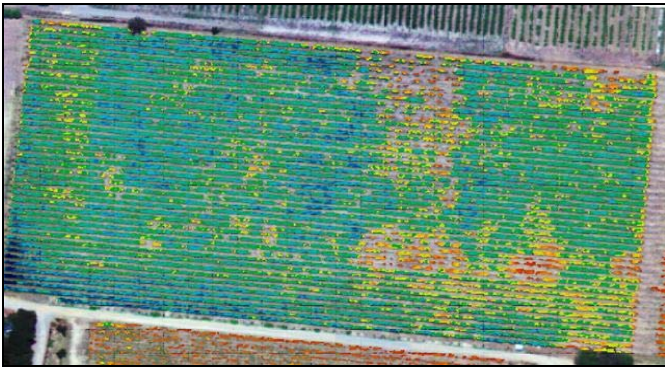

### GEOGRAPHIC INFORMATION SYSTEMS

Pridham Viticulture is a leader in the provision and application of IPV (Integrated Precision Viticulture) through the use of Geographic Information Systems (GIS). Our organisation is equipped with hand held GPS units, Viewpoint software and PDA's so your valuable vineyard data can be applied practically.